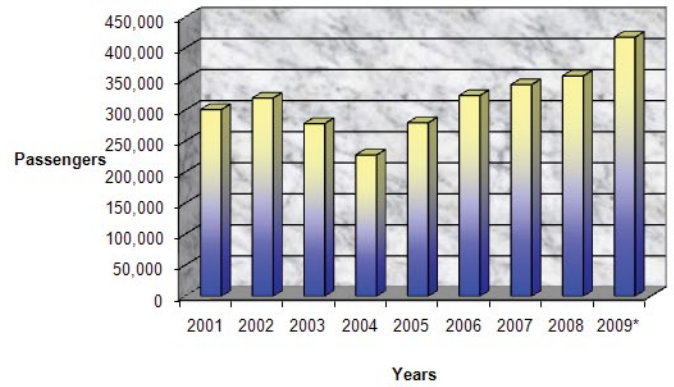

Cruise Passengers Year

Year	Total
2000	308,281
2001	300,738
2002	319,244
2003	278,169
2004	227,559
2005	279,369
2006	323,345
2007	340,907
2008	355,121
2009*	417,324

Total of Cruise Passengers

* The figures for 2009 are for the months of January thru December