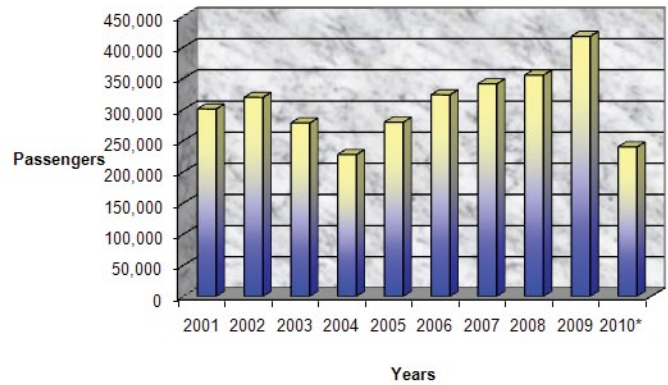

Cruise Passengers Year

Year	Total
2000	308,281
2001	300,738
2002	319,244
2003	278,169
2004	227,559
2005	279,369
2006	323,345
2007	340,907
2008	355,121
2009	417,324
2010*	239,813

Total of Cruise Passengers

* The figures for 2010 are for the months of January thru September